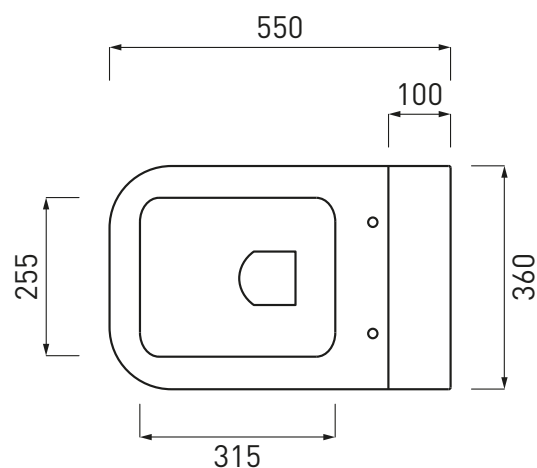

ATTENZIONE/ATTENTION:

Superfici, pesi e misure riportate possono presentare leggere differenze rispetto ai pezzi reali, in considerazione e accordo delle caratteristiche di tolleranza intrinseche del materiale ceramico e del suo processo produttivo. L'azienda si riserva di cambiare schede tecniche e caratteristiche di funzionamento degli articoli in ogni momento e senza necessità di preavviso.

Surfaces, weights and dimensions can show some little differences compared to the real item, following typical intrinsic characteristics of ceramics material and production. The company reserves the right to change any technical specifications/ dimension and/or operating characteristics of the products at any time and without giving notice.

ATTENZIONE/ATTENTION: