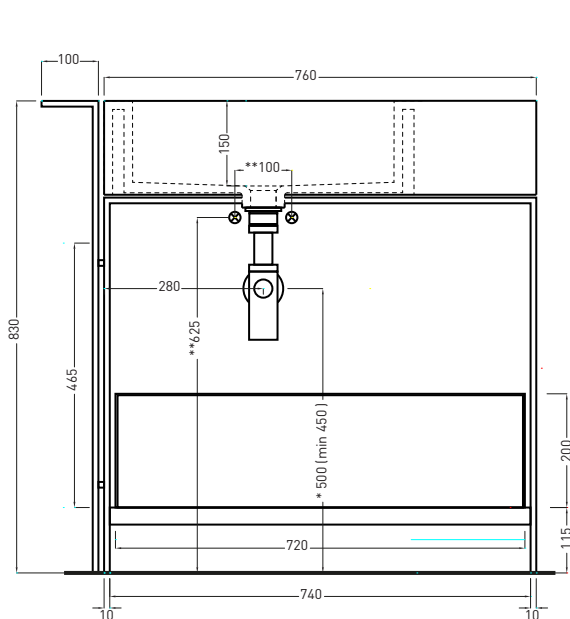

* WATER OUTLET WITH SIFTIB / SIFN / SIFBR
** WATER INLET (HOT-COLD)