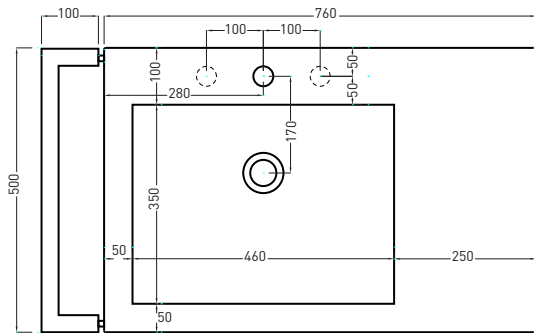

Narciso Mini

lavabo narciso mini sinistro \ narciso mini left washbasin

cielo
handmade in Italy

NOTE/NOTES

Lavabo in ceramica; Cassetto in legno; Struttura in acciaio verniciato; Box porta oggetti in acciaio verniciato; Sacca in cuoio. La verniciatura del cassetto è leggermente goffrata.
Wasbasin made of ceramic; Drawers made of wood; Painted stainless steel framework; Painted stainless steel storage box; Leather laundry bag. The drawer laquering is slightly textured.

DoP No. 14688.01

PESO NETTO/NET WEIGHT: 28,50 Kg (lavabo/washbasin) + 23,00 (cassetto/drawer) + 6,50 Kg (struttura/framework)

ACCESSORI/ACCESSORIES:

PIL01 - Piletta universale click-clack CROMO con coperchio in ceramica / Universal click-clack drain in CHROME with ceramic lid
PIL01NM - Piletta universale click-clack NERO MATT con coperchio in ceramica / Universal click-clack drain in MATT BLACK with ceramic lid
PIL01BR - Piletta universale click-clack BRONZO con coperchio in ceramica / Universal click-clack drain in BRONZE with ceramic lid
PIL01CM - Piletta universale click-clack CEMENTO con coperchio in ceramica / Universal click-clack drain in CEMENTO with ceramic lid

SISP - Sifone CROMO / CHROME siphon
SIFN - Sifone NERO MATT / MATT BLACK siphon
SIFBR - Sifone BRONZO / BRONZE siphon
SIFCM - Sifone CEMENTO / CEMENTO siphon
NAPL - Barra porta-asciugamani reversibile / Reversible towel rail
NASC - Sacca in cuoio / Leather laundry bag

NOTE/NOTES

Disponibile nell'opzione senza foro rubinetto (art. NALAMSXSFF).
Available the option without tap hole (art. NALAMSXSFF).

FINITURE LAVABO

WASHBASIN FINISHES

Le Terre di Cielo

● Talco	● Arenaria
● Pomice	● Avena
● Brina	● Lino
● Basalto	● Agave
● Lavagna	● Muschio
● Cemento	● Polvere
● Fango	● Cipria
● Cacao	● Canapa