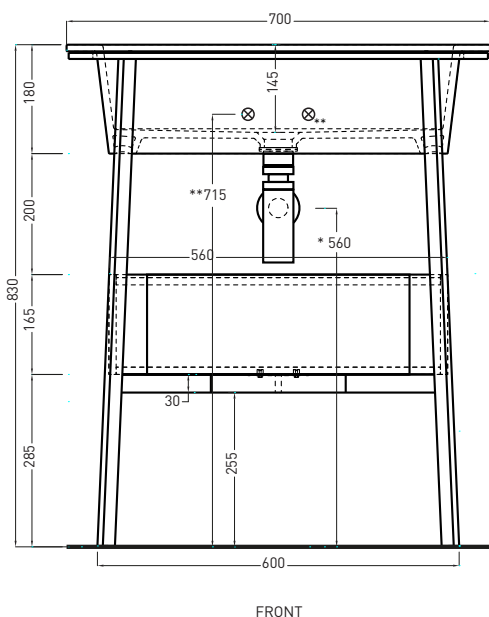

Lavabo in ceramica; Cassetto in legno; Struttura in acciaio verniciato  
Washbasin made of ceramic; Drawer made of wood; Frame made of painted stainless steel.

DoP No. 14688.01

Settembre 2019

X. Distanza consigliata da parete dai 30mm ai 50mm  
X. Advised distance from the wall from 30mm to 50mm