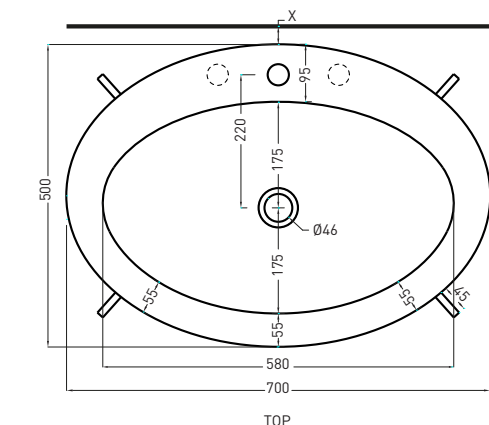

Lavabo in ceramica; Cassetto in legno; Struttura in acciaio verniciato  
Washbasin made of ceramic; Drawer made of wood; Frame made of painted stainless steel.

DoP No. 14688.01

Settembre 2019

X. Distanza consigliata da parete dai 30mm ai 50mm  
X. Advised distance from the wall from 30mm to 50mm