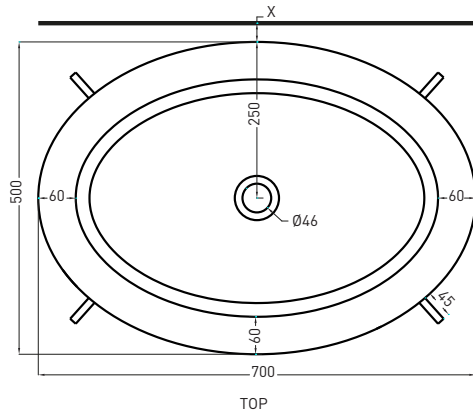

#### FINITURE PIANO IN MARMO

MARBLE BOTTOM SHELF FINISHES

- Bianco Carrara Gioia
- Nero Marquina

DoP No. 14688.01

Settembre 2019

X. Distanza consigliata da parete dai 30mm ai 50mm  
X. Advised distance from the wall from 30mm to 50mm