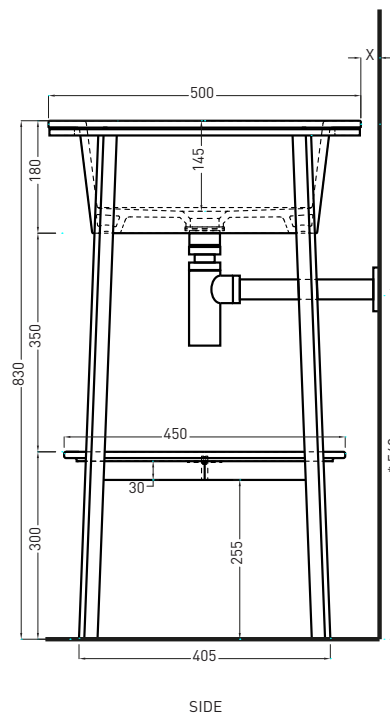

#### FINITURE PIANO IN MARMO

MARBLE BOTTOM SHELF FINISHES

- Bianco Carrara Gioia
- Nero Marquina

DoP No. 14688.01

Settembre 2019

X. Distanza consigliata da parete dai 30mm ai 50mm  
X. Advised distance from the wall from 30mm to 50mm