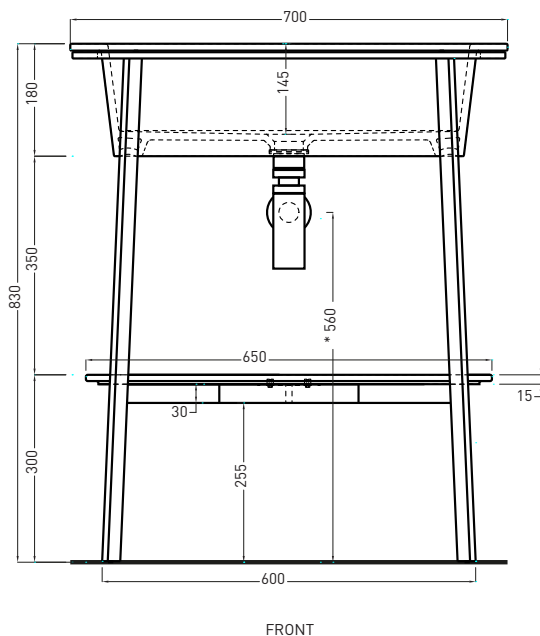

#### FINITURE PIANO IN MARMO

MARBLE BOTTOM SHELF FINISHES

- Bianco Carrara Gioia
- Nero Marquina

DoP No. 14688.01

Settembre 2019

X. Distanza consigliata da parete dai 30mm ai 50mm  
X. Advised distance from the wall from 30mm to 50mm