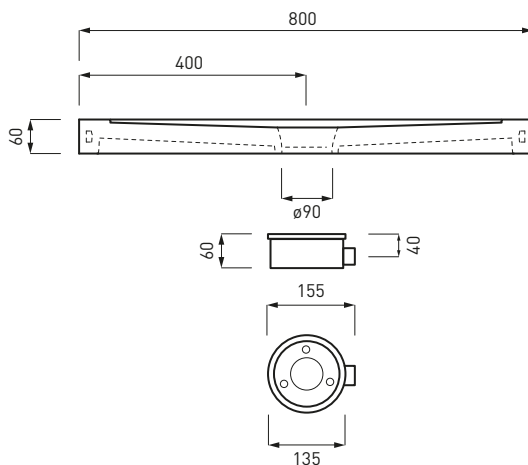

ATTENZIONE:

Le superfici, pesi e misure riportate possono presentare leggere differenze rispetto ai pezzi reali, in considerazione e accordo delle caratteristiche di tolleranza intrinseche del materiale ceramico e del suo processo produttivo. L'azienda si riserva di cambiare schede tecniche e caratteristiche di funzionamento degli articoli in ogni momento e senza necessità di preavviso.

ATTENZIONE:

Le variazioni dimensionali che rientrano in un valore pari a +/-2% sono da considerarsi nelle tolleranze del prodotto ceramico.

ATTENTION:

Surfaces, weights and dimensions can show some little differences compared to the real item, following typical intrinsic characteristics of ceramics material and production. The company reserves the right to change any technical specifications/dimension and/or operating characteristics of the products at any time and without giving notice.

ATTENTION:

The dimensional variations that fall within a value of +/- 2% are to be considered in the tolerances of the ceramic product.