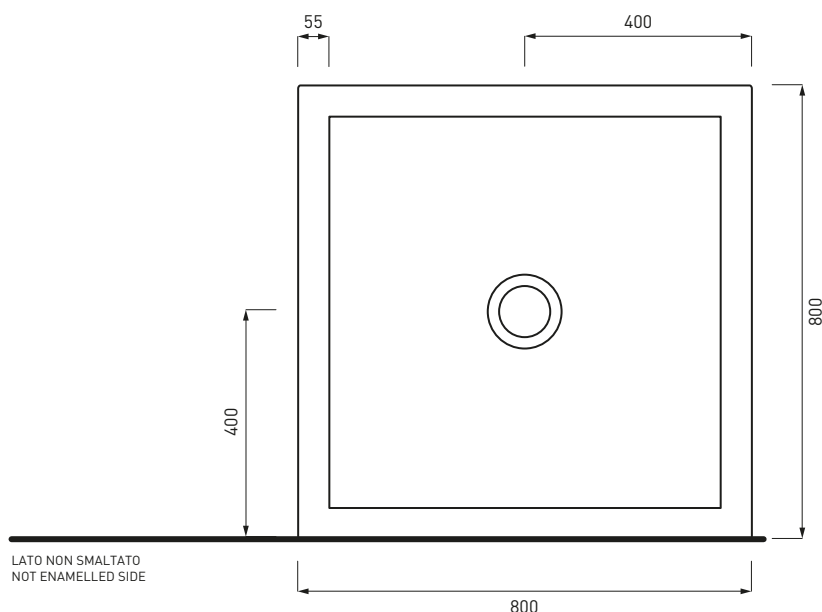

ATTENZIONE:

Le superfici, pesi e misure riportate possono presentare leggere differenze rispetto ai pezzi reali, in considerazione e accordo delle caratteristiche di tolleranza intrinseche del materiale ceramico e del suo processo produttivo. L'azienda si riserva di cambiare schede tecniche e caratteristiche di funzionamento degli articoli in ogni momento e senza necessità di preavviso.

ATTENZIONE:

Le variazioni dimensionali che rientrano in un valore pari a +/-2% sono da considerarsi nelle tolleranze del prodotto ceramico.

ATTENTION:

Surfaces, weights and dimensions can show some little differences compared to the real item, following typical intrinsic characteristics of ceramics material and production. The company reserves the right to change any technical specifications/dimension and/or operating characteristics of the products at any time and without giving notice.

ATTENTION:

The dimensional variations that fall within a value of +/- 2% are to be considered in the tolerances of the ceramic product.